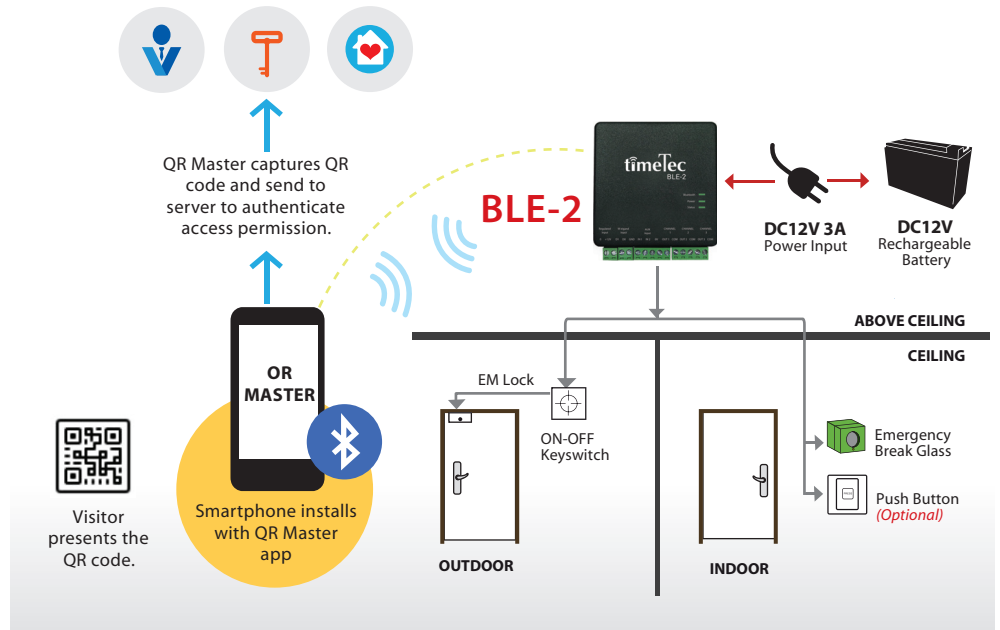

TimeTec QR Master provides real time features such as immediate notification, instant control, and interactive action in an access control system, a crucial feature to have in a modern access system.

Integrate with TimeTec VMS

TimeTec VMS is a cloud-based Visitor Management System and the QR Master is suitable to be deployed as the visitor access control system.

Wifi or 4G Environment

TimeTec QR Master works on either Wifi or 4G environment for wireless installation and easy maintenance.

Integrate with TimeTec Access

TimeTec Access is a cloud-based Access Control Management System for small to large office environment and the QR Master is an option for one of employee's unlocking methods.

Wall-Mounted Casing Available

With TimeTec customized enclosure, the QR Master Android smartphone can easily be mounted on any wall to protect from vandals.

SYSTEM DIAGRAM

SPECIFICATIONS

TimeTec BLE-2

CHANNELS	3 FORM C Relay output, NO/NC selected via jumper Wiegand 26-bit input
DIMENSION (L X W X H), mm	85 x 96 x 33
POWER INPUT	DC12V
WORKING TEMPERATURE (°C)	0-45
HUMIDITY (%)	20-80
CARD STORAGE (PCS)	1,000
COMMUNICATION	Bluetooth Low Energy (BLE) 4.2, Wiegand 26-bit input
BLUETOOTH ENCRYPTION	64-bit TimeTec Proprietary
EFFECTIVE DISTANCE (m)	< 5m for Mobile App
LED INDICATOR	Available
TRANSACTION RECORDS	Unlimited, stored in cloud server
EVENT CAPACITY	Unlimited, stored in cloud server
MOBILE OS	Android 4.0.2 and above, iOS 8.0 and above
APP & CLOUD	i-TimeTec, TimeTec Access, TimeTec VMS, i-Neighbour, QR Master, Face Master
LANGUAGE (APP & CLOUD)	English, Arabic, Malay, Indonesian, Spanish, Chinese Simplified, Chinese Traditional, Thai, Turkish, Vietnamese. <i>Other languages are available upon request.</i>