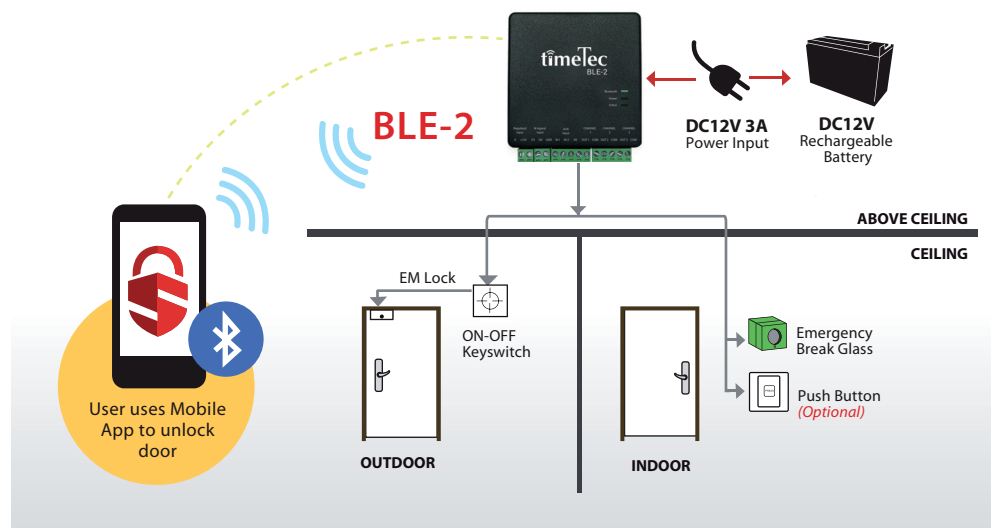

The BENEFITS of Having the Smartphone As Your Key

Convenience At Its Best
Unlock doors with your smartphone, your way.

Virtual Access Control
Create and manage individual access permissions through TimeTec Security.

Security & Control
Around-the-clock activity log tells you the in and out activities of your premises.

No More Physical Keys
Your smartphone replaces the need for physical keys.

Keys Centralized
Unlimited number of keys through mobile access permissions.

SYSTEM DIAGRAM

Download the TimeTec Security App from the App Store or Google Play Store to set up and connect your BLE-2 to your smartphone. The TimeTec Security App allows you to share access permissions to authorized individuals, limit them for a certain period of time and, if necessary, revoke their access credentials.

Tap into the future of door access with TimeTec Security and BLE-2.

If require time and attendance feature, integrate the data from TimeTec BLE-2 to TimeTec TA seamlessly for cloud-based modern time & attendance solution. Get 10-user licenses FREE for life when you sign up an account with us.